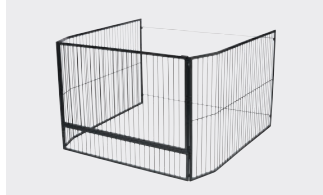

Maxiheat Freestanding Child Guard
MXOFGT110/125 / MXMCG110/125
Available in bars or mesh