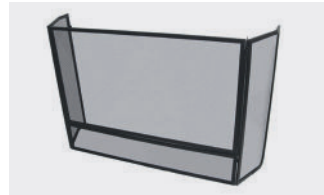

Maxiheat Insert Child Guard
MXMXGINB
Large 125W x 30D x 80H cm
Available in mesh