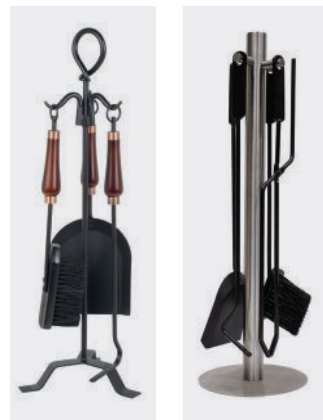

Fireside 3 Piece Toolset with wooden handles
FTS105B

Maxiheat 4 Piece Toolset
MXFT11SG

Maxiheat Log Holder
MXOFNIWR11

Zero Clearance Installation

Refer to instruction manual or website (www.maxiheatwoodheaters.com.au) for additional information, including minimum clearances and hearth specifications.