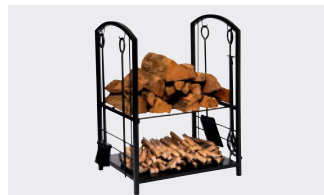

2 Tier Holder/ Tool Rack
GOFF99BL

Log Holders

Wood Ring with Ashpan
MXWOODRINGLG