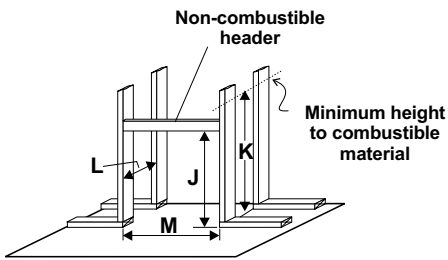

PG36 shown with black louvres (shown without mandatory dress guard).

PG33 shown with black louvres and 3-sided finishing trim (shown without mandatory dress guard).

SPECIFICATIONS (mm)

| Dimensions | PG33 | PG36 |
|------------|------|------|
| A | 838 | 914 |
| A1 | 660 | 741 |
| B | 737 | 775 |
| B1 | 406 | 394 |
| C | 584 | 838 |
| D | 324 | 324 |
| E | 102 | 102 |
| F | 175 | 175 |
| G | - | 184 |

FRAMING

FRAMING - FRONT VIEW

MINIMUM TERMINATION
CENTRE LINE P33

MINIMUM TERMINATION
CENTRE LINE PG36

FRAMING - TOP VIEW

| | Framing (horizontal termination) | | | | | | | Minimum termination centre line |
|----------------------|----------------------------------|------|-----|------|-----|-----|-----|---------------------------------|
| | H | I | J | K | L | M | N | O |
| PG33 (Flex flue) | 1353 | 953 | 806 | 813 | 324 | 845 | - | 660 |
| PG33 (Rigid flue) | 1353 | 953 | 806 | 914 | 419 | 845 | - | 762 |
| PG36 | 1524 | 1078 | 921 | 1126 | 324 | 921 | 914 | 1029 |
| PG36 (premium flush) | 1524 | 1078 | 946 | 1182 | 432 | 944 | 914 | 1029 |