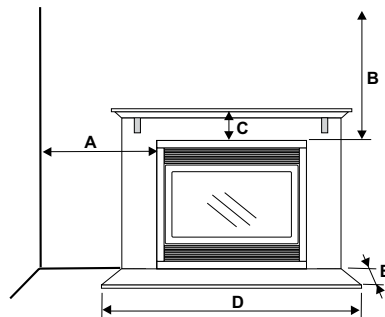

for your nearest dealer visit:
www.regency-fire.com.au
or call 1 800 081 978

Fireplace Products Australia Pty Ltd.

1 Conquest Way,
Hallam VIC 3803
Australia
Phone: 1 800 081 978
Fax: 03 9799 7822

Email: sales@regency-fire.com.au

Disclaimer: Appearance of flames varies with installation and fuel type.

© 2016 FPI Fireplace Products International Ltd. Regency®, Greenfire® and Panorama™ is registered or proprietary trademark of FPI Fireplace Products International Ltd. All rights reserved. (02/16)
Part no. 944-298

Distributor WA Air Group Australia

28 Division St.
Welshpool WA 6106
Australia

Phone: 08 9350 2200

Distributor NZ Aber Holdings Ltd

17 Mainstreet Place,
PO Box 10095, Te Rapa
Hamilton 3241
New Zealand

Phone: 64 7849 7585

your Regency dealer