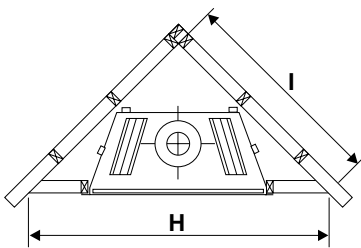

FRAMING

FRAMING - FRONT VIEW

MINIMUM TERMINATION
CENTRE LINE P33

MINIMUM TERMINATION
CENTRE LINE PG36

FRAMING - TOP VIEW

| | Framing (horizontal termination) | | | | | | | Minimum termination centre line |
|----------------------|----------------------------------|------|-----|------|-----|-----|-----|---------------------------------|
| | H | I | J | K | L | M | N | O |
| PG33 (Flex flue) | 1353 | 953 | 806 | 813 | 324 | 845 | - | 660 |
| PG33 (Rigid flue) | 1353 | 953 | 806 | 914 | 419 | 845 | - | 762 |
| PG36 | 1524 | 1078 | 921 | 1126 | 324 | 921 | 914 | 1029 |
| PG36 (premium flush) | 1524 | 1078 | 946 | 1182 | 432 | 944 | 914 | 1029 |

For vertical termination or vertical rise with horizontal termination please refer to manual.

NOTE: Framing dimensions are a guide only. Always check current installation manual before commencing construction.