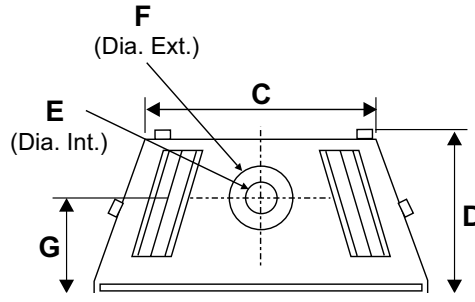

PG36 shown with black louvres (shown without mandatory dress guard).

PG33 shown with black louvres and 3-sided finishing trim (shown without mandatory dress guard).

SPECIFICATIONS (mm)

| Dimensions | PG33 | PG36 |
|------------|------|------|
| A | 838 | 914 |
| A1 | 660 | 741 |
| B | 737 | 775 |
| B1 | 406 | 394 |
| C | 584 | 838 |
| D | 324 | 324 |
| E | 102 | 102 |
| F | 175 | 175 |
| G | - | 184 |