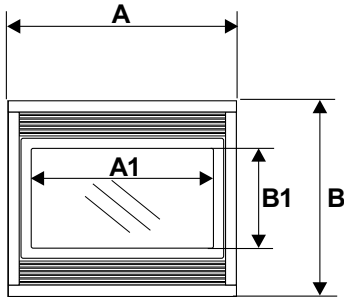

PG36 shown with black louvres (shown without mandatory dress guard).

PG33 shown with black louvres and 3-sided finishing trim (shown without mandatory dress guard).

SPECIFICATIONS (mm)

| Dimensions | PG33 | PG36 |
|------------|------|------|
| A | 838 | 914 |
| A1 | 660 | 741 |
| B | 737 | 775 |
| B1 | 406 | 394 |
| C | 584 | 838 |
| D | 324 | 324 |
| E | 102 | 102 |
| F | 175 | 175 |
| G | - | 184 |