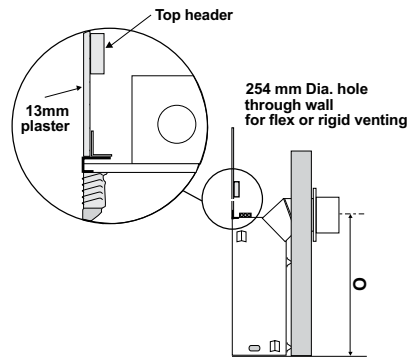

PG36 shown with black louvres (shown without mandatory dress guard).

PG33 shown with black louvres and 3-sided finishing trim (shown without mandatory dress guard).

SPECIFICATIONS (mm)

| Dimensions | PG33 | PG36 |
|------------|------|------|
| A | 838 | 914 |
| A1 | 660 | 741 |
| B | 737 | 775 |
| B1 | 406 | 394 |
| C | 584 | 838 |
| D | 324 | 324 |
| E | 102 | 102 |
| F | 175 | 175 |
| G | - | 184 |

FRAMING

FRAMING - FRONT VIEW

MINIMUM TERMINATION
CENTRE LINE P33

MINIMUM TERMINATION
CENTRE LINE PG36

FRAMING - TOP VIEW

| | Framing (horizontal termination) | | | | | | | Minimum termination centre line |
|----------------------|----------------------------------|------|-----|------|-----|-----|-----|---------------------------------|
| | H | I | J | K | L | M | N | O |
| PG33 (Flex flue) | 1353 | 953 | 806 | 813 | 324 | 845 | - | 660 |
| PG33 (Rigid flue) | 1353 | 953 | 806 | 914 | 419 | 845 | - | 762 |
| PG36 | 1524 | 1078 | 921 | 1126 | 324 | 921 | 914 | 1029 |
| PG36 (premium flush) | 1524 | 1078 | 946 | 1182 | 432 | 944 | 914 | 1029 |

For vertical termination or vertical rise with horizontal termination please refer to manual.

NOTE: Framing dimensions are a guide only. Always check current installation manual before commencing construction.