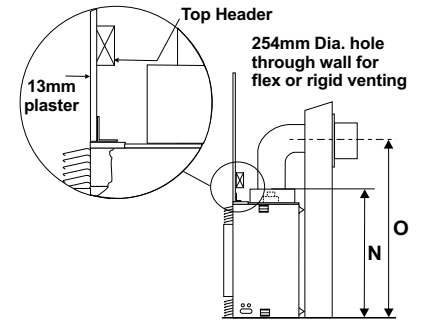

FRAMING

FRAMING - FRONT VIEW

MINIMUM TERMINATION
CENTRE LINE P33

MINIMUM TERMINATION
CENTRE LINE PG36

FRAMING - TOP VIEW

| | Framing (horizontal termination) | | | | | | | Minimum termination centre line |
|----------------------|----------------------------------|------|-----|------|-----|-----|-----|---------------------------------|
| | H | I | J | K | L | M | N | O |
| PG33 (Flex flue) | 1353 | 953 | 806 | 813 | 324 | 845 | - | 660 |
| PG33 (Rigid flue) | 1353 | 953 | 806 | 914 | 419 | 845 | - | 762 |
| PG36 | 1524 | 1078 | 921 | 1126 | 324 | 921 | 914 | 1029 |
| PG36 (premium flush) | 1524 | 1078 | 946 | 1182 | 432 | 944 | 914 | 1029 |

For vertical termination or vertical rise with horizontal termination please refer to manual.

NOTE: Framing dimensions are a guide only. Always check current installation manual before commencing construction.