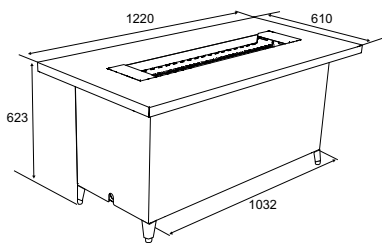

PT030CFT Coffee Firetable