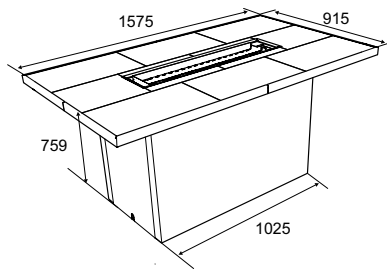

PT030IST Island Firetable