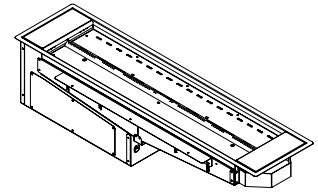

PTO30 Burner