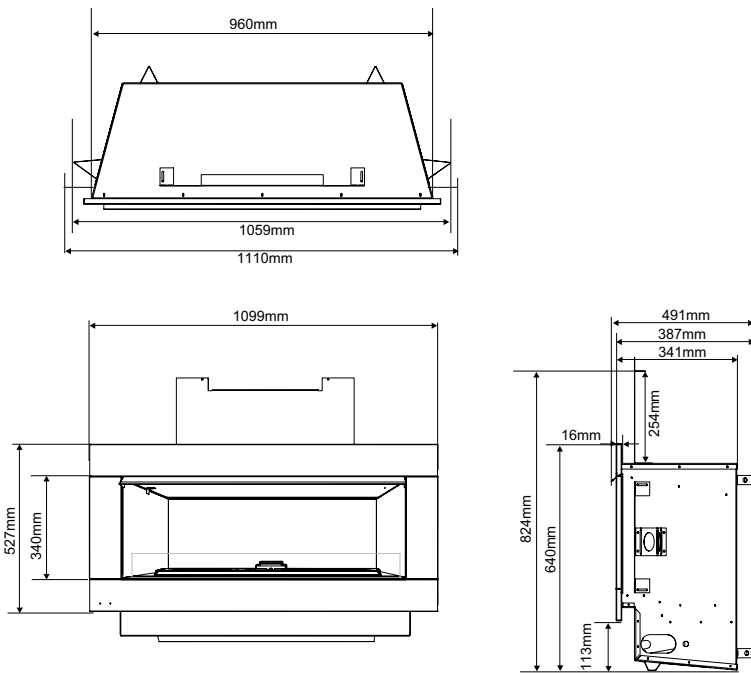

Specifications

HZO42